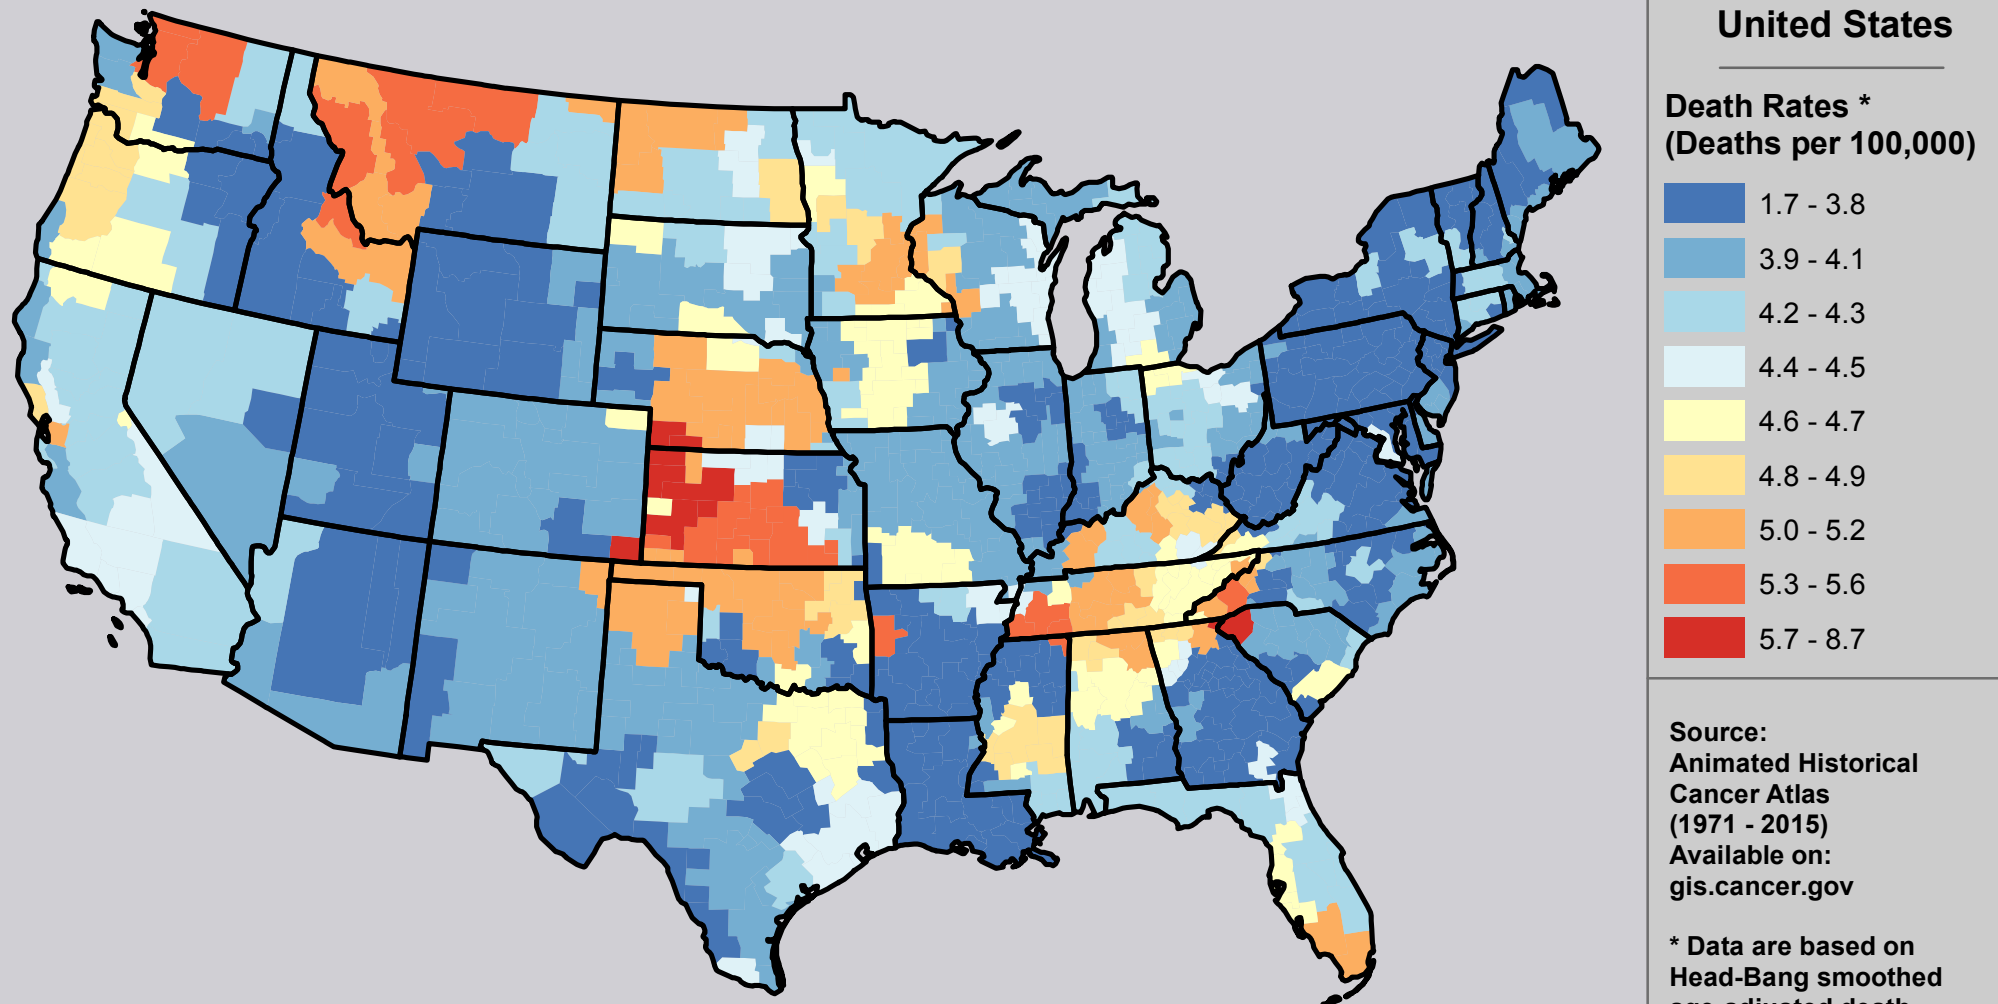

# Smoothed Cancer Death Rates by HSA

## Brain and ONS: Both Sexes, 1971-1975

**Source:**  
Animated Historical  
Cancer Atlas  
(1971 - 2015)  
Available on:  
[gis.cancer.gov](http://gis.cancer.gov)

\* Data are based on  
Head-Bang smoothed  
age-adjusted death  
rates and quantile  
legend groups are  
calculated from cancer  
site / sex data across  
1971-2015.